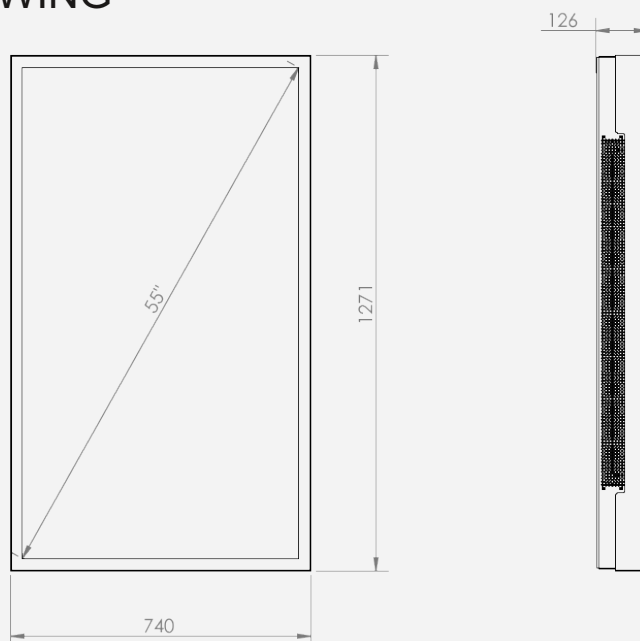

### Wall casing for Outdoors

Our outdoor wall casing is perfect for marketing and information outside.

Designed for all weather conditions. Smooth design without visible cables for mounting on wall. Different models in landscape and portrait mode to allow airflow from top to bottom as only the sides are covered completely to the wall. Available in black and white as standard.

### TECHNICAL DRAWING

## Part number & Description

---

- WC5517-5001-02 Outdoor wall casing, Portrait, Black