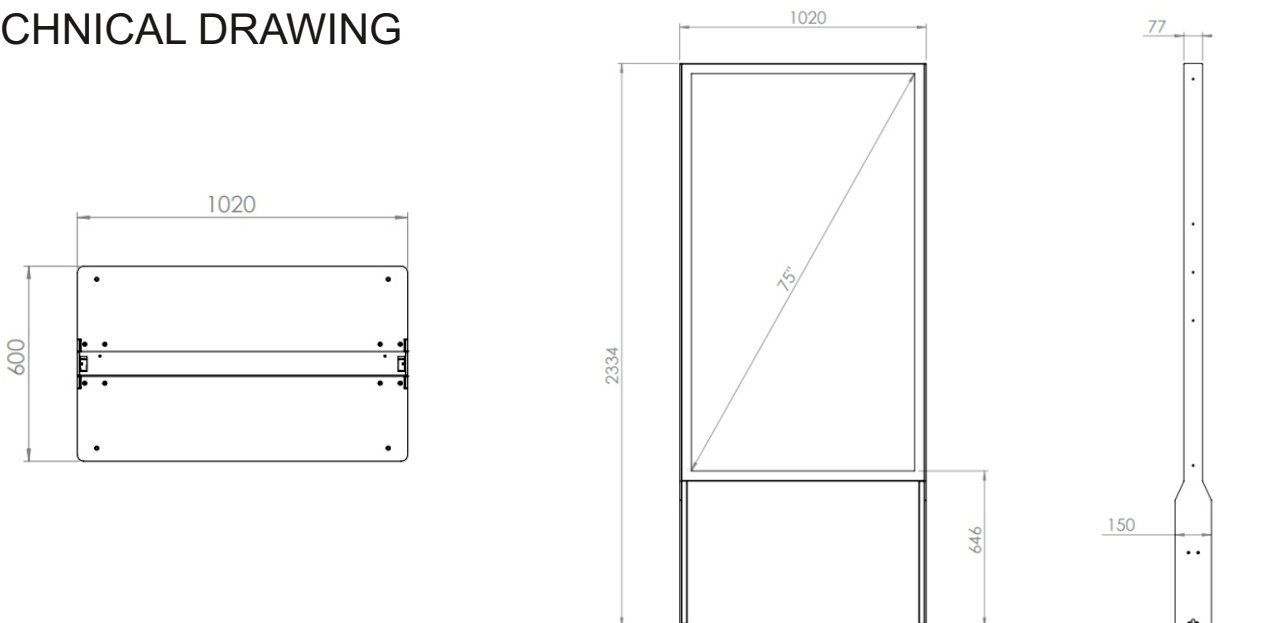

Floorstand H Single 75

A floorstand designed to give a light impression. No visible cables and screws from the outside. The 75" screen can be installed closed to a window as it use back-access of the screen during installation.

TECHNICAL DRAWING

SPECIFICATION

Features

- No visible cables and screws
- Black or white as standard
- Easy to install
- Perfect for store window installation

Material options

- Powder coated metal

Powder coating colors

- Black body, RAL 9005
- White side pillar RAL 9003
- Custom color upon request

Part number & Description

- FS7511-5001-02 Floorstand, Portrait, Black