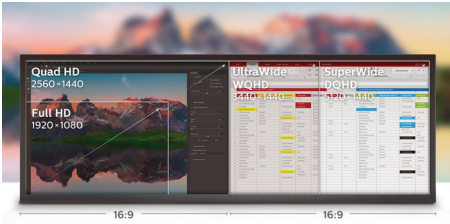

red dot award 2018  
winner

**PHILIPS**

32:9 SuperWide curved LCD display  
P Line 49 (48.8" / 124 cm diag.), Dual Quad HD (5120 x 1440)

499P9H/00

## 32:9 SuperWide

32:9 SuperWide 49" screen, with 5120 x 1440 resolution, is designed to replace multiscreen setups for massive wide view. It's like having two 27" 16:9 Quad HD displays side-by-side. SuperWide monitors offer screen area of dual monitors without the complicated setup.