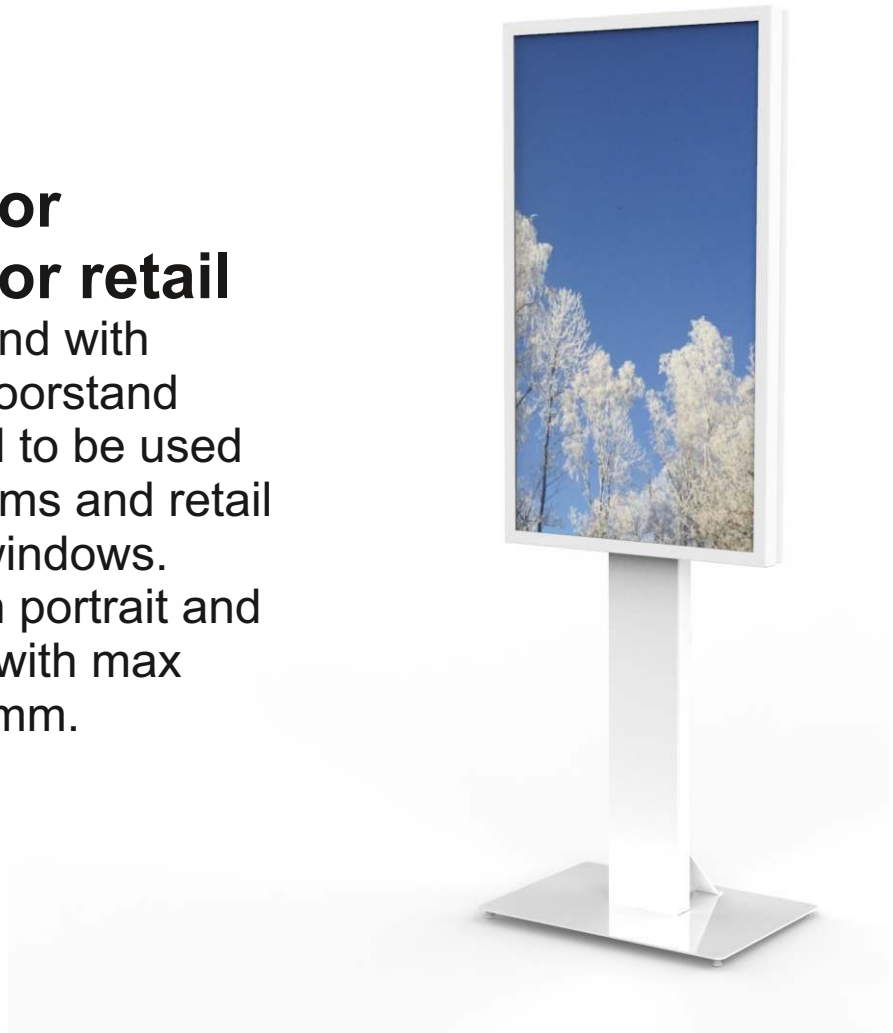

Floorstand for Conference or retail

Universal floorstand with exclusive look. Floorstand Glass is designed to be used in conference rooms and retail stores e.g store windows. Designed for both portrait and landscape mode with max VESA 400 x 400 mm.

TECHNICAL DRAWING (whitout display)

SPECIFICATION

Features

- Designed for both landscape and portrait mode
- Shelf inside the pillarfront for external mediaplayer
- Printed glass as pillarfront below display
- Cable outlets on bottom
- Printed logo in the frontglass as option
- Casing with front and backcover are available
- Polycarbonate protection as option

Material options

- Powder coated metal

Display options

- VESA 200x200, 300x300, 400x400

Powder coating colors

- Black, RAL 9005str
- White, RAL 9003str
- Custom color upon request

Part number & Description

- | | |
|------------------|------------------------------|
| • FS0000-5001-01 | Universal, Floorstand, White |
|------------------|------------------------------|