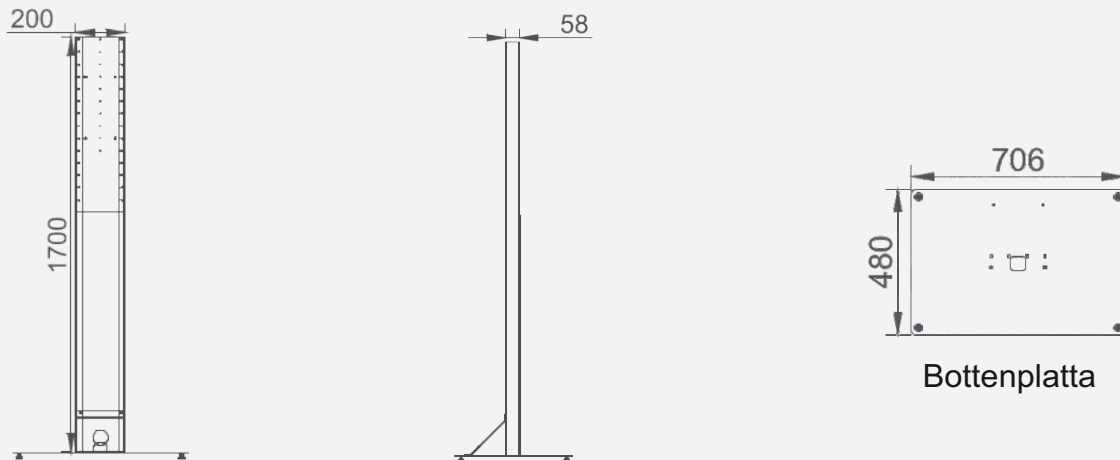

Floorstand for Conference or retail

Universal floorstand with exclusive look. Floorstand Glass is designed to be used in conference rooms and retail stores e.g store windows. Designed for both portrait and landscape mode with max VESA 400 x 400 mm.

TECHNICAL DRAWING (whitout display)

SPECIFICATION

Features

- Designed for both landscape and portrait mode
- Shelf inside the pillarfront for external mediaplayer
- Printed glass as pillarfront below display
- Cable outlets on bottom
- Printed logo in the frontglass as option
- Casing with front and backcover are available
- Polycarbonate protection as option

Material options

- Powder coated metal

Display options

- VESA 200x200, 300x300, 400x400

Powder coating colors

- Black, RAL 9005str
- White, RAL 9003str
- Custom color upon request

Part number & Description

- | | |
|------------------|------------------------------|
| • FS0000-5001-01 | Universal, Floorstand, White |
|------------------|------------------------------|