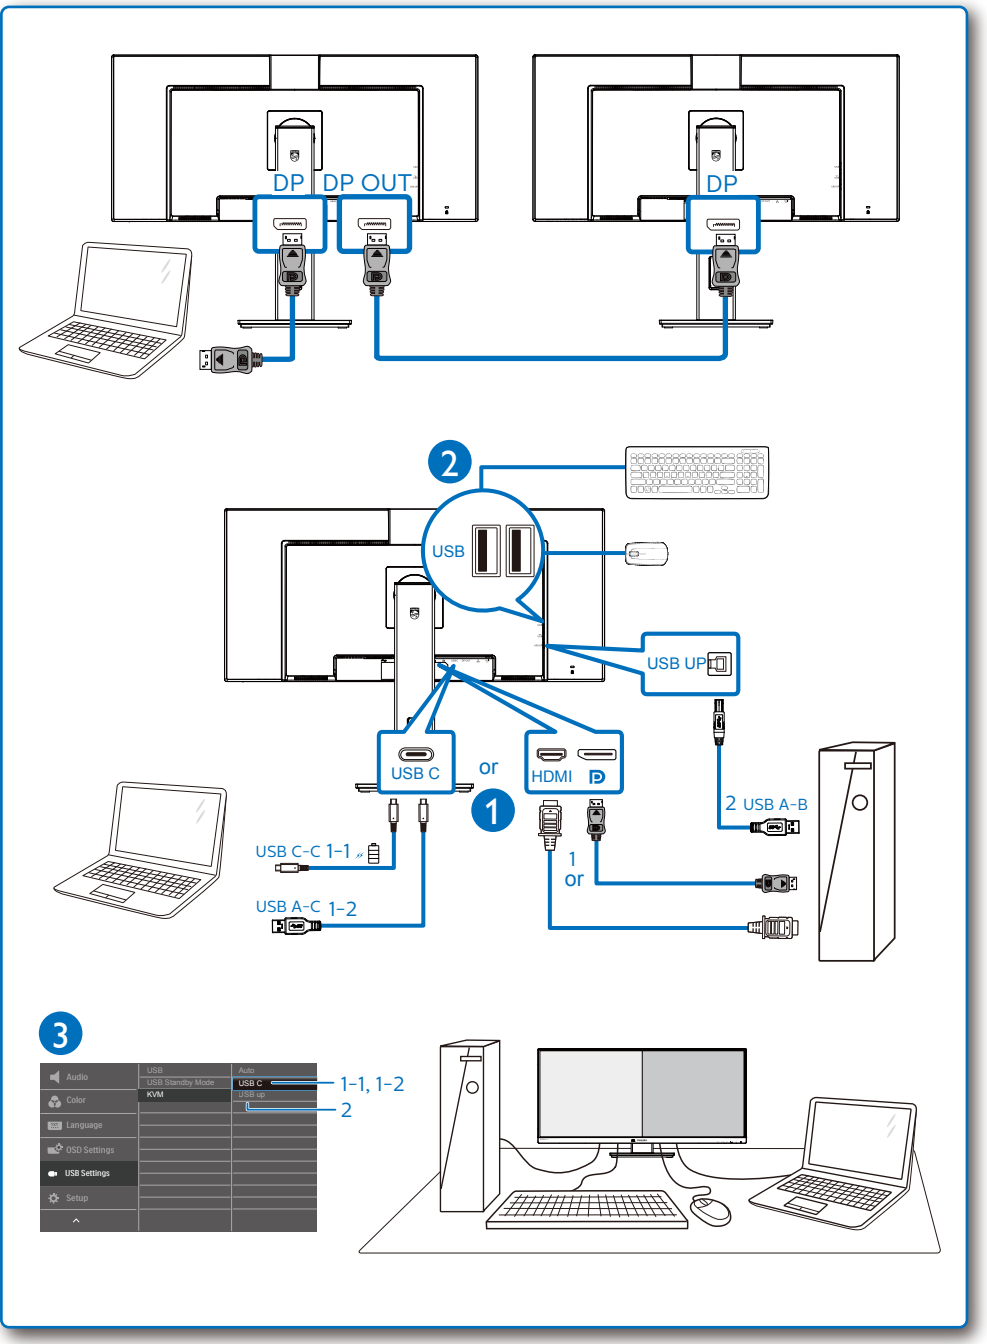

# Quick Start

Register your product and get support at [www.philips.com/welcome](http://www.philips.com/welcome)

\* Different according to region.  
Display design may differ from those illustrated.

1

2

PIP A (main) B SWAP B (main) A

PBP A (main) B SWAP B (main) A

MultiView	SUB SOURCE POSSIBILITY (x1)			
	Inputs	HDMI	DisplayPort	USB C
MAIN SOURCE (x1)	HDMI	•	•	•
	DisplayPort	•	•	•
	USB C	•	•	•

3

4