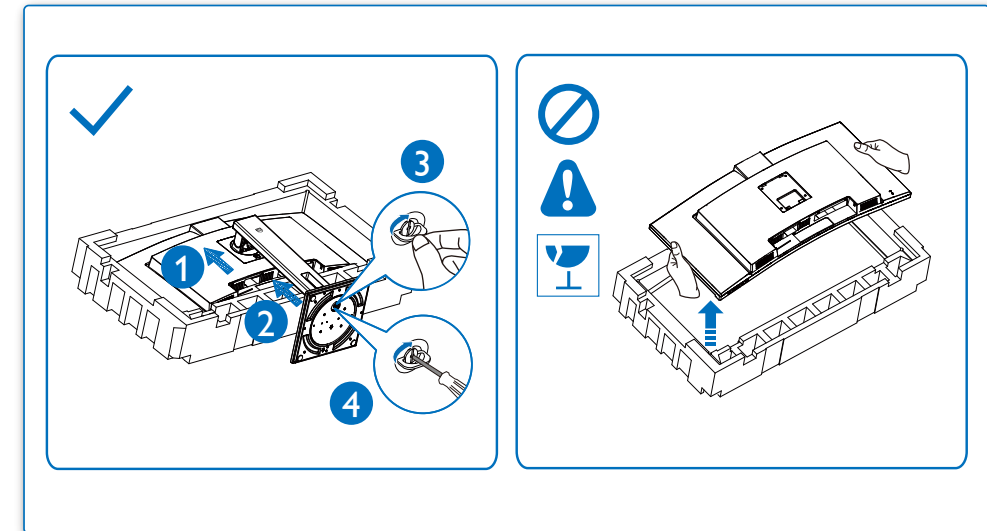

Quick Start

Register your product and get support at www.philips.com/welcome

* Different according to region.
Display design may differ from those illustrated.

1